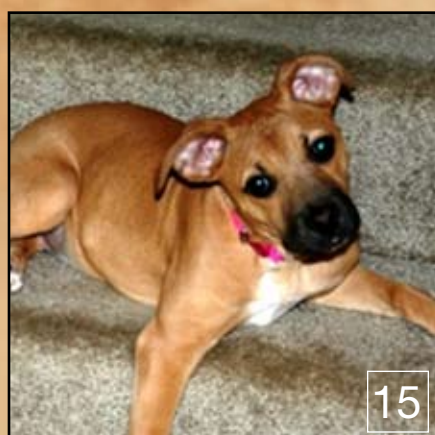

ALL OF THESE DOGS ARE MIXED BREED DOGS

CAN YOU GUESS THE MIX OF BREEDS?

EACH OF THESE DOGS WAS GIVEN A BLOOD-BASED DNA TEST* TO DETERMINE MIX OF BREEDS
ONLY THREE OF THESE DOGS ARE "PIT BULL" MIXES

*Tested with Mars Wisdom Panel™ MX by their owners: www.wisdompanel.com
Significant 50% or more, Some 25%-49%, Distant 12.5%-24%

1. significant Boxer with some Bulldog 2. distant traces of Smooth Fox Terrier 3. significant Chihuahua with some Cocker Spaniel 4. some Rottweiler and Boston Terrier 5. some German Shepherd Dog and distant traces of Affenpinscher 6. some Chinese Shar-Pei and distant traces of Rottweiler 7. some American Staffordshire Terrier and Australian Cattle Dog 8. distant traces of Basset Hound, Dalmatian and Pug 9. significant American Staffordshire Terrier and distant traces of Boxer 10. some German Shepherd Dog and distant traces of Basset Hound, Norwegian Elkhound and Samoyed 11. distant traces of Basset Hound, Dalmatian, Glen of Imaal Terrier, Staffordshire Bull Terrier and Wire Fox Terrier 12. some Rottweiler and distant traces of Clumber Spaniel, German Wirehaired Pointer and Newfoundland 13. some Boston Terrier and distant traces of Bulldog 14. distant traces of Borzoi, Brussels Griffon, Dachshund, English Cocker Spaniel and Samoyed 15. some Boxer and distant traces of Bernese Mountain Dog, Briard, Dalmatian and Welsh Springer Spaniel 16. distant traces of Beagle, Boxer, Bulldog, Chesapeake Bay Retriever, Dalmatian, Mastiff and Whippet