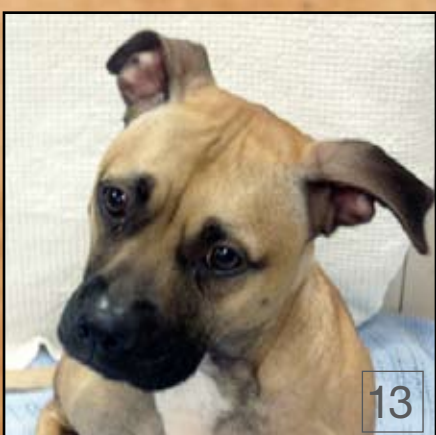

ALL OF THESE DOGS ARE MIXED BREED DOGS

CAN YOU GUESS THE MIX OF BREEDS?

EACH OF THESE DOGS WAS GIVEN A BLOOD-BASED DNA TEST* TO DETERMINE MIX OF BREEDS
ONLY THREE OF THESE DOGS ARE "PIT BULL" MIXES

*Tested with Mars Wisdom Panel™ MX by their owners: www.wisdompanel.com
Significant 50% or more, Some 25%-49%, Distant 12.5%-24%

1. significant Boxer with some Bulldog 2. distant traces of Smooth Fox Terrier 3. significant Chihuahua with some Cocker Spaniel 4. some Rottweiler and Boston Terrier 5. some German Shepherd Dog and distant traces of Affenpinscher 6. some Chinese Shar-Pei and distant traces of Rottweiler 7. some American Staffordshire Terrier and Australian Cattle Dog 8. distant traces of Basset Hound, Dalmatian and Pug 9. significant American Staffordshire Terrier and distant traces of Boxer 10. some German Shepherd Dog and distant traces of Basset Hound, Norwegian Elkhound and Samoyed 11. distant traces of Basset Hound, Dalmatian, Glen of Imaal Terrier, Staffordshire Bull Terrier and Wire Fox Terrier 12. some Rottweiler and distant traces of Clumber Spaniel, German Wirehaired Pointer and Newfoundland 13. some Boston Terrier and distant traces of Bulldog 14. distant traces of Borzoi, Brussels Griffon, Dachshund, English Cocker Spaniel and Samoyed 15. some Boxer and distant traces of Bernese Mountain Dog, Briard, Dalmatian and Welsh Springer Spaniel 16. distant traces of Beagle, Boxer, Bulldog, Chesapeake Bay Retriever, Dalmatian, Mastiff and Whippet