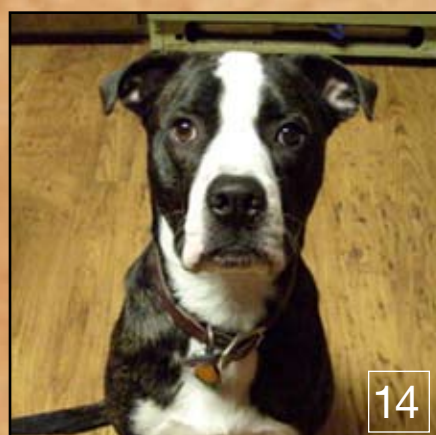

ALL OF THESE DOGS ARE MIXED BREED DOGS

CAN YOU GUESS THE MIX OF BREEDS?

EACH OF THESE DOGS WAS GIVEN A BLOOD-BASED DNA TEST* TO DETERMINE MIX OF BREEDS
ONLY THREE OF THESE DOGS ARE "PIT BULL" MIXES

*Tested with Mars Wisdom Panel™ MX by their owners: www.wisdompanel.com
Significant 50% or more, Some 25%-49%, Distant 12.5%-24%

1. significant Boxer with some Bulldog 2. distant traces of Smooth Fox Terrier 3. significant Chihuahua with some Cocker Spaniel 4. some Rottweiler and Boston Terrier 5. some German Shepherd Dog and distant traces of Affenpinscher 6. some Chinese Shar-Pei and distant traces of Rottweiler 7. some American Staffordshire Terrier and Australian Cattle Dog 8. distant traces of Basset Hound, Dalmatian and Pug 9. significant American Staffordshire Terrier and distant traces of Boxer 10. some German Shepherd Dog and distant traces of Basset Hound, Norwegian Elkhound and Samoyed 11. distant traces of Basset Hound, Dalmatian, Glen of Imaal Terrier, Staffordshire Bull Terrier and Wire Fox Terrier 12. some Rottweiler and distant traces of Clumber Spaniel, German Wirehaired Pointer and Newfoundland 13. some Boston Terrier and distant traces of Bulldog 14. distant traces of Borzoi, Brussels Griffon, Dachshund, English Cocker Spaniel and Samoyed 15. some Boxer and distant traces of Bernese Mountain Dog, Briard, Dalmatian and Welsh Springer Spaniel 16. distant traces of Beagle, Boxer, Bulldog, Chesapeake Bay Retriever, Dalmatian, Mastiff and Whippet